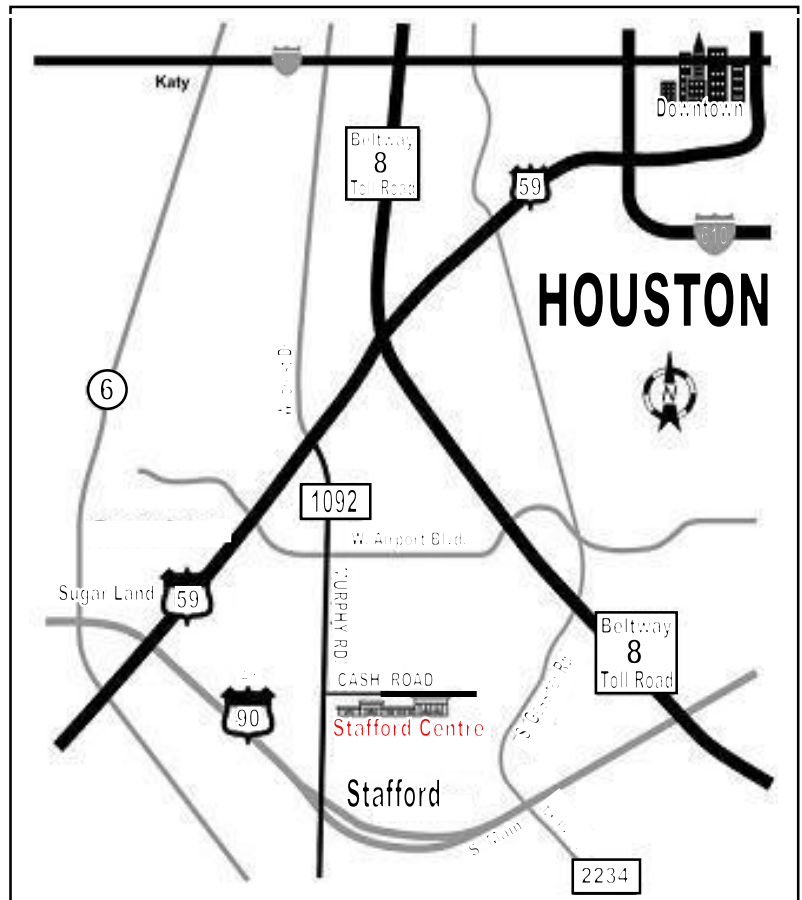

GREATER HOUSTON TRAIN SHOW

SATURDAY, February 18, 2012

10:00 a.m. to 5:00 p.m.

In the Beautiful Spacious*

Stafford Centre

10505 Cash Road @ Murphy Rd.

**Fed up with expensive shows?
Not ours!
It's put on yearly by local clubs..**

Admission:

Adults - $6

Children 12 to 18 - $1

**Children Under 12 Free,
Max. $12.00 per Family**

FREE PARKING

****20,000 Square Feet of: Instructive How-to Demonstrations,
Model & Photo Contest, Operating Layouts, and
Vendors from across the Southwest, plus
Afternoon & Evening Tours of Home Layouts.***

Sponsored by: **The SAN JACINTO MODEL RAILROAD CLUB, Inc**

Chairman: Bob Barnett: 713-660-8820 nights rbarnett@hrgreen.com

Table Sales: Robert Ashcraft, 2008 Westminister, Pearland, TX 77581
crash8473@comcast.net

For More Information Visit our Web Site

web: <http://sanjac.leoslair.com>